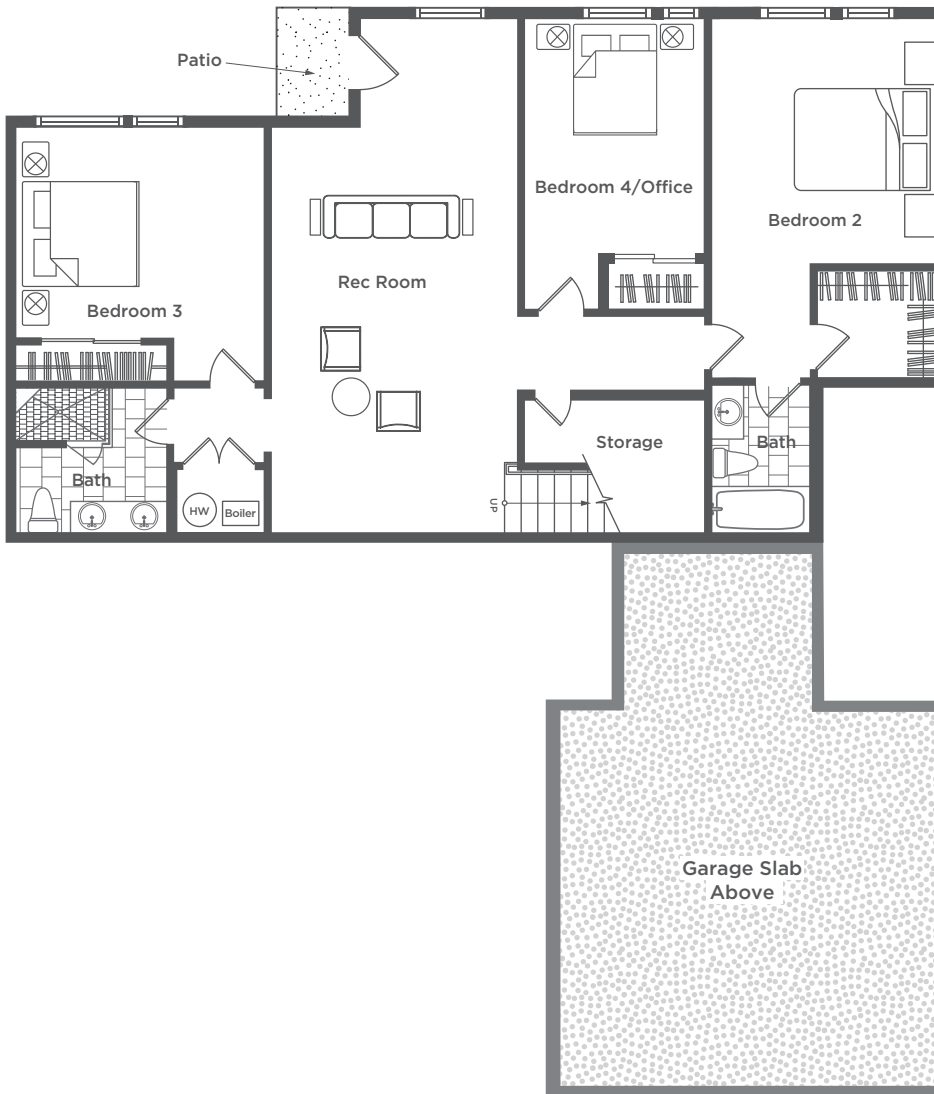

PEAK

2,855 SQ FT / 4 BEDROOMS / 3.5 BATHROOMS

MAIN LEVEL

All elements, designs, plans, renderings, prices and any other information presented hereon are for informational purposes only, are not guaranteed, and are subject to change or elimination without prior notice. Maps, floor plans are not to scale, and all measurements are approximate. Views are not guaranteed. Verify all items before purchasing. Summit Sky Ranch is a registered trademark of Maryland Creek Ranch, LLC and Maryland Creek Ranch Builders, LLC.

PEAK

2,855 SQ FT / 4 BEDROOMS / 3.5 BATHROOMS

LOWER LEVEL

All elements, designs, plans, renderings, prices and any other information presented hereon are for informational purposes only, are not guaranteed, and are subject to change or elimination without prior notice. Maps, floor plans are not to scale, and all measurements are approximate. Views are not guaranteed. Verify all items before purchasing. Summit Sky Ranch is a registered trademark of Maryland Creek Ranch, LLC and Maryland Creek Ranch Builders, LLC.