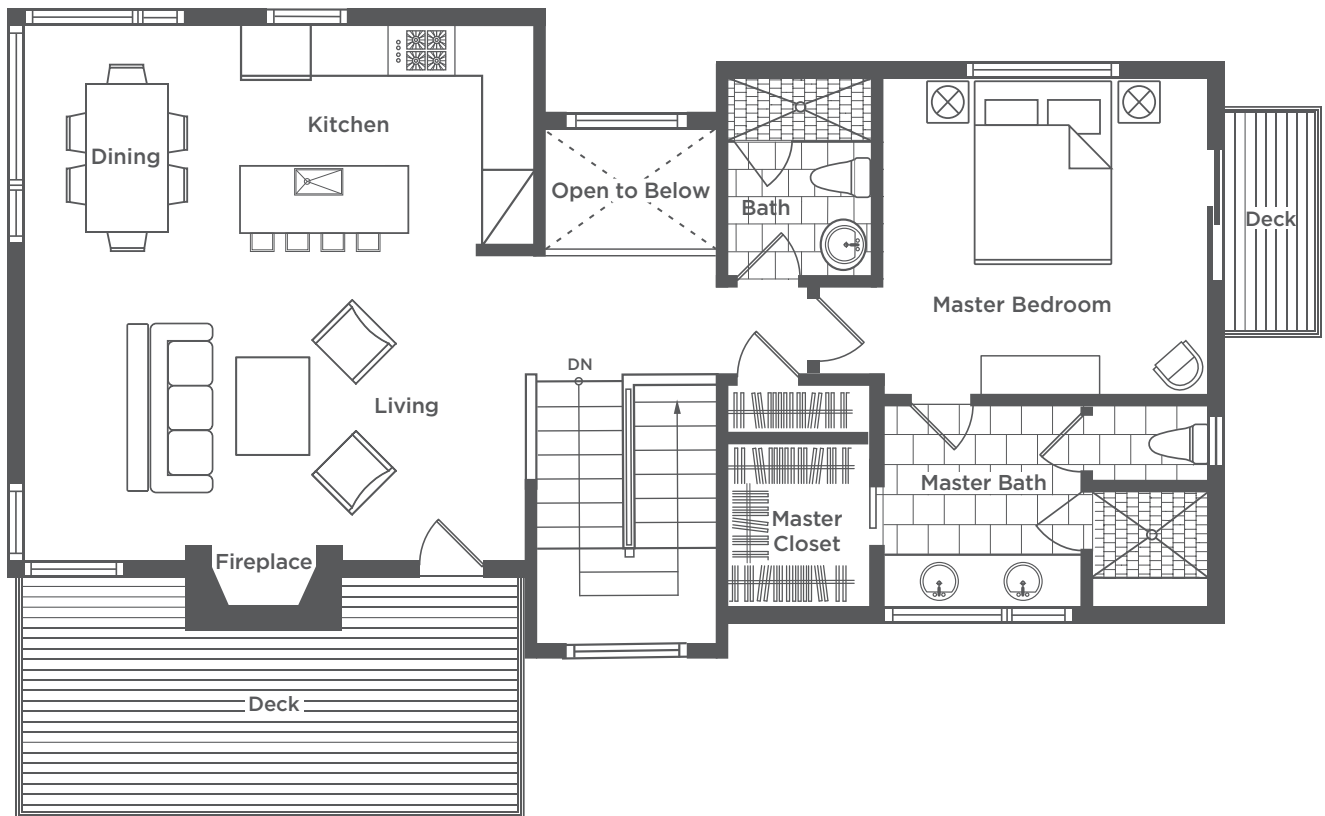

VALHALLA ASCENT

2,245 SQ FT / 4 BEDROOMS / 4 BATHROOMS

MAIN LEVEL

All elements, designs, plans, renderings, prices and any other information presented hereon are for informational purposes only, are not guaranteed, and are subject to change or elimination without prior notice. Maps, floor plans are not to scale, and all measurements are approximate. Views are not guaranteed. Verify all items before purchasing. Summit Sky Ranch is a registered trademark of Maryland Creek Ranch, LLC and Maryland Creek Ranch Builders, LLC.

VALHALLA ASCENT

2,245 SQ FT / 4 BEDROOMS / 4 BATHROOMS

ENTRY LEVEL

LOWER LEVEL

All elements, designs, plans, renderings, prices and any other information presented hereon are for informational purposes only, are not guaranteed, and are subject to change or elimination without prior notice. Maps, floor plans are not to scale, and all measurements are approximate. Views are not guaranteed. Verify all items before purchasing. Summit Sky Ranch is a registered trademark of Maryland Creek Ranch, LLC and Maryland Creek Ranch Builders, LLC.