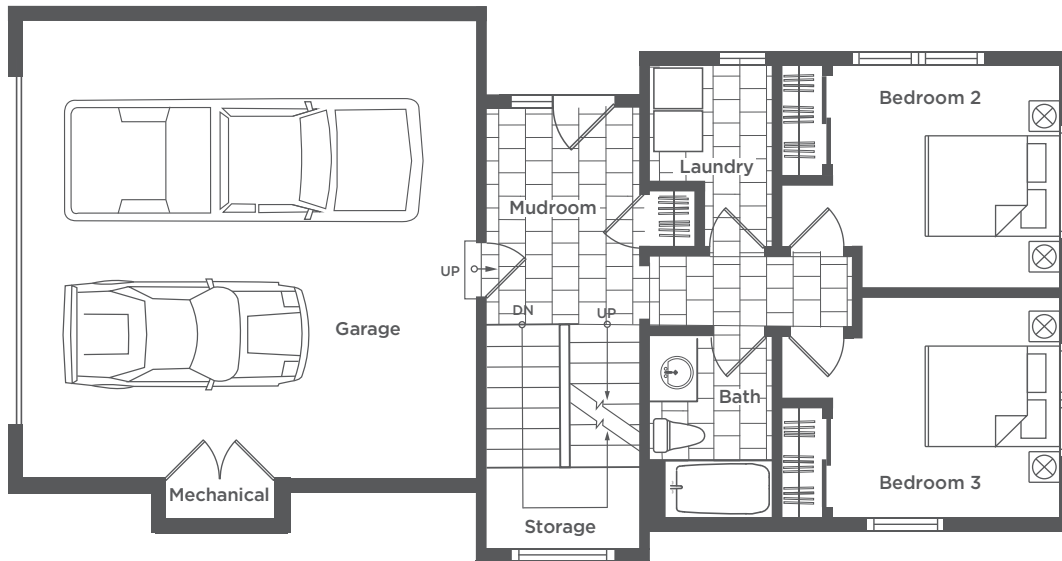

VALHALLA ASCENT

2,245 SQ FT / 4 BEDROOMS / 4 BATHROOMS

MAIN LEVEL

All elements, designs, plans, renderings, prices and any other information presented hereon are for informational purposes only, are not guaranteed, and are subject to change or elimination without prior notice. Maps, floor plans are not to scale, and all measurements are approximate. Views are not guaranteed. Verify all items before purchasing. Summit Sky Ranch is a registered trademark of Maryland Creek Ranch, LLC and Maryland Creek Ranch Builders, LLC.

VALHALLA ASCENT

2,245 SQ FT / 4 BEDROOMS / 4 BATHROOMS

ENTRY LEVEL

LOWER LEVEL

All elements, designs, plans, renderings, prices and any other information presented hereon are for informational purposes only, are not guaranteed, and are subject to change or elimination without prior notice. Maps, floor plans are not to scale, and all measurements are approximate. Views are not guaranteed. Verify all items before purchasing. Summit Sky Ranch is a registered trademark of Maryland Creek Ranch, LLC and Maryland Creek Ranch Builders, LLC.