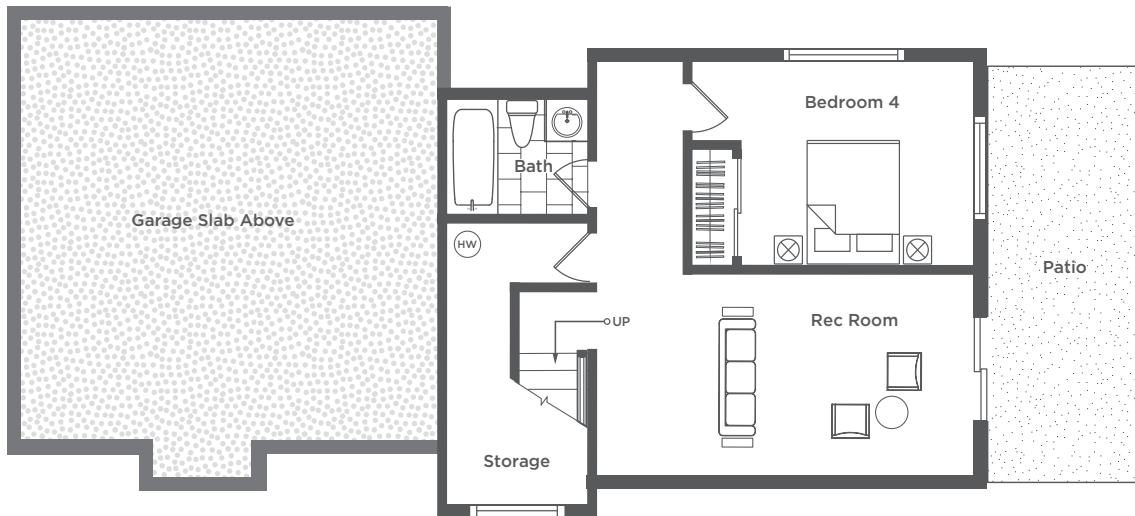

VALHALLA ASCENT

2,245 SQ FT / 4 BEDROOMS / 4 BATHROOMS

MAIN LEVEL

All elements, designs, plans, renderings, prices and any other information presented hereon are for informational purposes only, are not guaranteed, and are subject to change or elimination without prior notice. Maps, floor plans are not to scale, and all measurements are approximate. Views are not guaranteed. Verify all items before purchasing. Summit Sky Ranch is a registered trademark of Maryland Creek Ranch, LLC and Maryland Creek Ranch Builders, LLC.

VALHALLA ASCENT

2,245 SQ FT / 4 BEDROOMS / 4 BATHROOMS

ENTRY LEVEL

LOWER LEVEL

All elements, designs, plans, renderings, prices and any other information presented hereon are for informational purposes only, are not guaranteed, and are subject to change or elimination without prior notice. Maps, floor plans are not to scale, and all measurements are approximate. Views are not guaranteed. Verify all items before purchasing. Summit Sky Ranch is a registered trademark of Maryland Creek Ranch, LLC and Maryland Creek Ranch Builders, LLC.