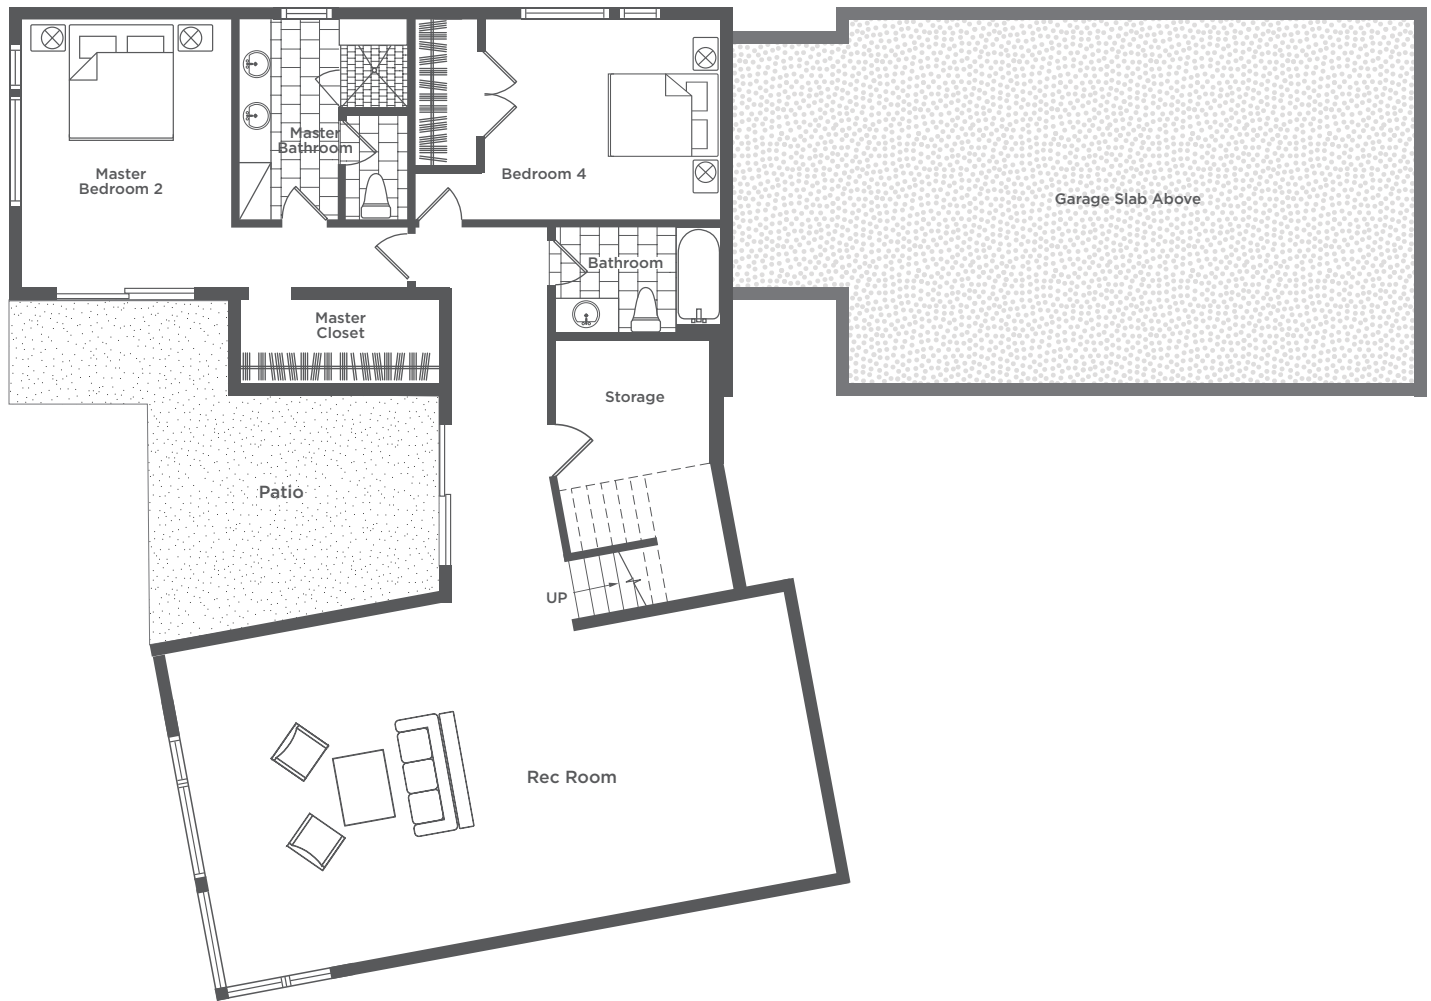

SUMMIT SKY  
RANCH

# SUMMIT

3,431 SQ FT / 4 BEDROOMS / 4.5 BATHROOMS

## MAIN LEVEL

*All elements, designs, plans, renderings, prices and any other information presented hereon are for informational purposes only, are not guaranteed, and are subject to change or elimination without prior notice. Maps, floor plans are not to scale, and all measurements are approximate. Views are not guaranteed. Verify all items before purchasing. Summit Sky Ranch is a registered trademark of Maryland Creek Ranch, LLC and Maryland Creek Ranch Builders, LLC.*