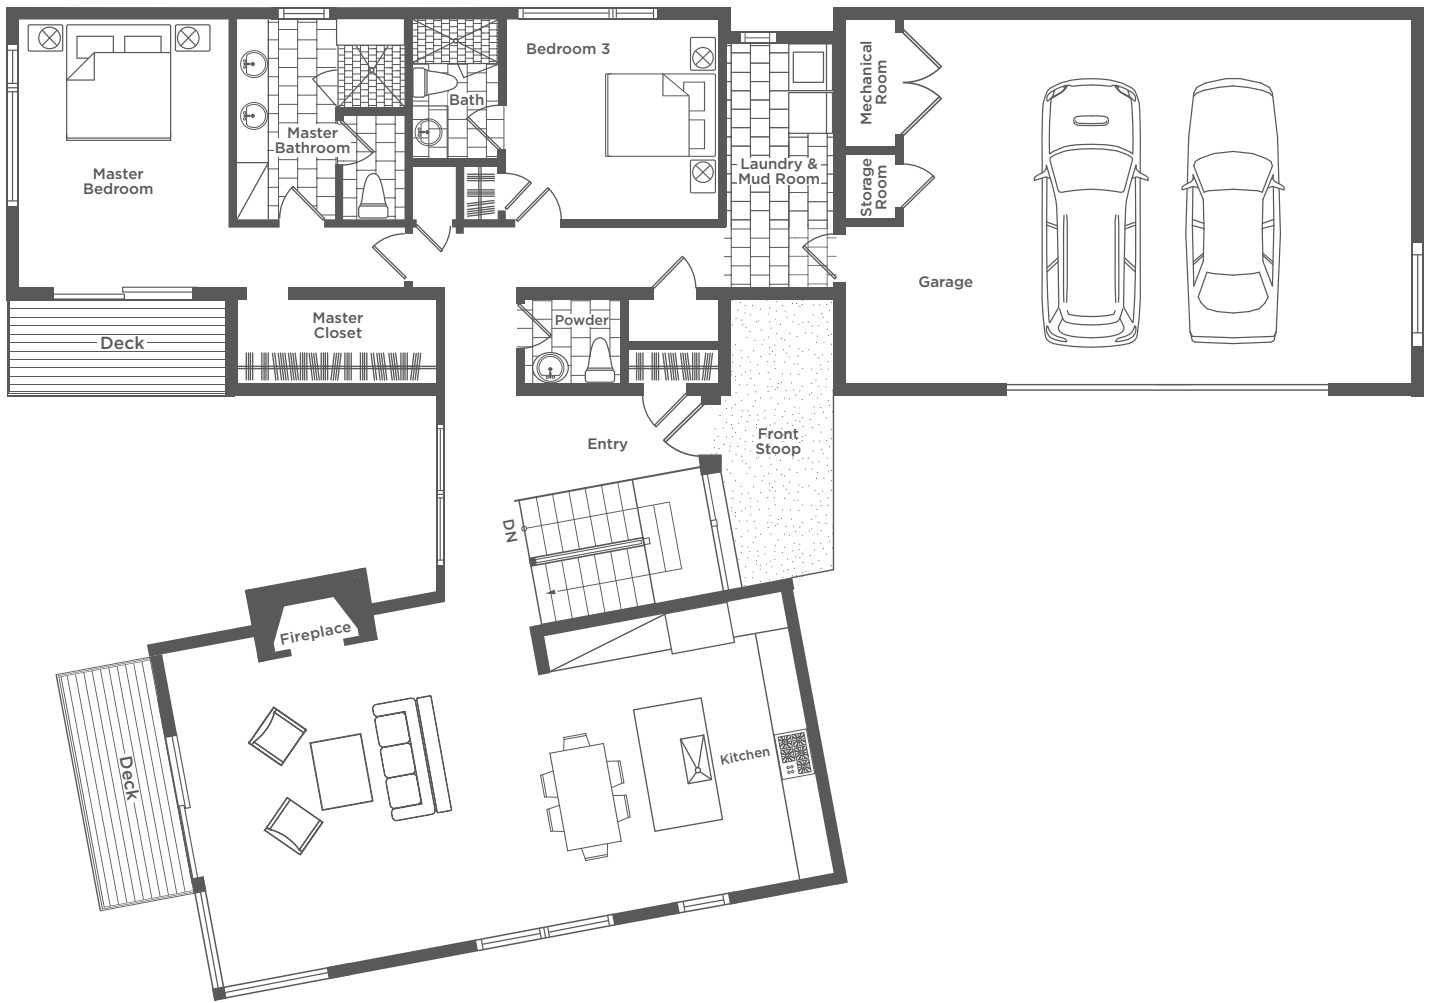

SUMMIT SKY  
RANCH

# SUMMIT

3,431 SQ FT / 4 BEDROOMS / 4.5 BATHROOMS

## MAIN LEVEL

*All elements, designs, plans, renderings, prices and any other information presented hereon are for informational purposes only, are not guaranteed, and are subject to change or elimination without prior notice. Maps, floor plans are not to scale, and all measurements are approximate. Views are not guaranteed. Verify all items before purchasing. Summit Sky Ranch is a registered trademark of Maryland Creek Ranch, LLC and Maryland Creek Ranch Builders, LLC.*