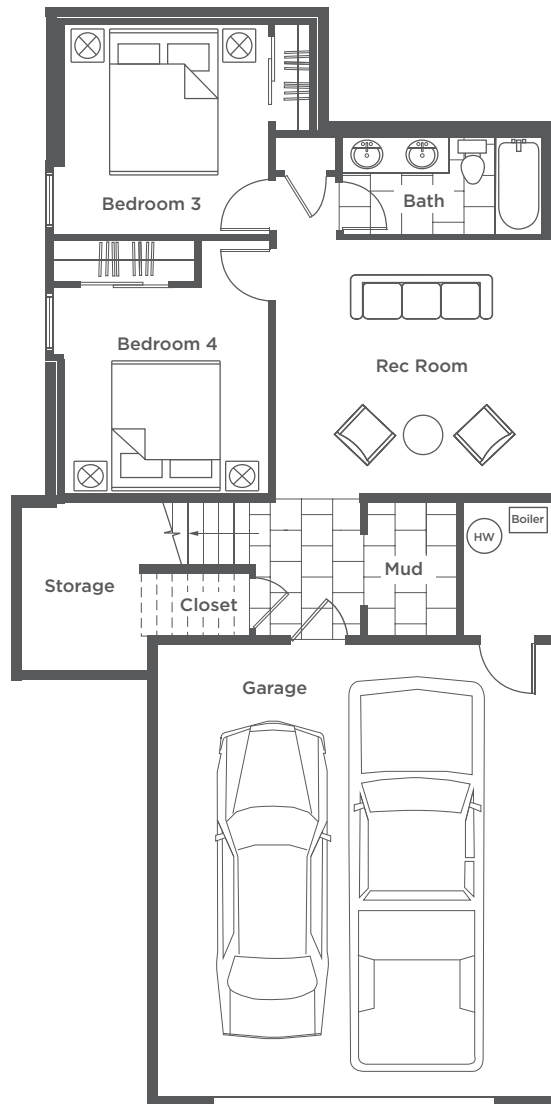

RIDGE TWIN CABIN

SIDE A

2,375 SQ FT / 4 BEDROOMS / 3 BATHROOMS

MAIN LEVEL

All elements, designs, plans, renderings, prices and any other information presented hereon are for informational purposes only, are not guaranteed, and are subject to change or elimination without prior notice. Maps, floor plans are not to scale, and all measurements are approximate. Views are not guaranteed. Verify all items before purchasing. Summit Sky Ranch is a registered trademark of Maryland Creek Ranch, LLC and Maryland Creek Ranch Builders, LLC.

RIDGE TWIN CABIN

SIDE A

2,375 SQ FT / 4 BEDROOMS / 3 BATHROOMS

LOWER LEVEL

All elements, designs, plans, renderings, prices and any other information presented hereon are for informational purposes only, are not guaranteed, and are subject to change or elimination without prior notice. Maps, floor plans are not to scale, and all measurements are approximate. Views are not guaranteed. Verify all items before purchasing. Summit Sky Ranch is a registered trademark of Maryland Creek Ranch, LLC and Maryland Creek Ranch Builders, LLC.

RIDGE TWIN CABIN

SIDE B

2,375 SQ FT / 4 BEDROOMS / 3 BATHROOMS

MAIN LEVEL

All elements, designs, plans, renderings, prices and any other information presented hereon are for informational purposes only, are not guaranteed, and are subject to change or elimination without prior notice. Maps, floor plans are not to scale, and all measurements are approximate. Views are not guaranteed. Verify all items before purchasing. Summit Sky Ranch is a registered trademark of Maryland Creek Ranch, LLC and Maryland Creek Ranch Builders, LLC.