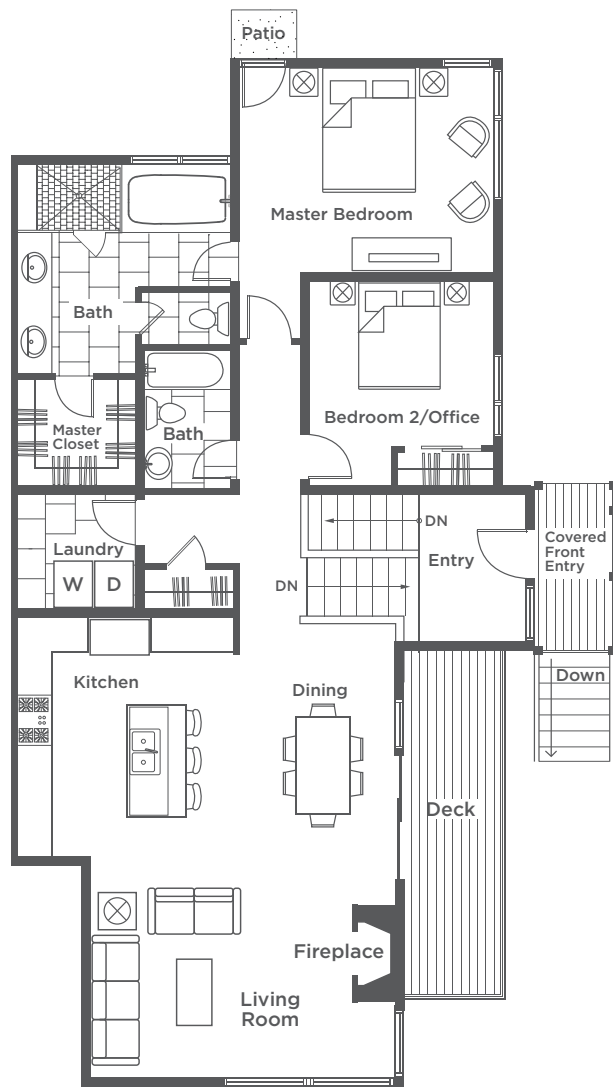

RIDGE TWIN CABIN

SIDE A

2,375 SQ FT / 4 BEDROOMS / 3 BATHROOMS

MAIN LEVEL

All elements, designs, plans, renderings, prices and any other information presented hereon are for informational purposes only, are not guaranteed, and are subject to change or elimination without prior notice. Maps, floor plans are not to scale, and all measurements are approximate. Views are not guaranteed. Verify all items before purchasing. Summit Sky Ranch is a registered trademark of Maryland Creek Ranch, LLC and Maryland Creek Ranch Builders, LLC.

RIDGE TWIN CABIN

SIDE A

2,375 SQ FT / 4 BEDROOMS / 3 BATHROOMS

LOWER LEVEL

All elements, designs, plans, renderings, prices and any other information presented hereon are for informational purposes only, are not guaranteed, and are subject to change or elimination without prior notice. Maps, floor plans are not to scale, and all measurements are approximate. Views are not guaranteed. Verify all items before purchasing. Summit Sky Ranch is a registered trademark of Maryland Creek Ranch, LLC and Maryland Creek Ranch Builders, LLC.

RIDGE TWIN CABIN

SIDE B

2,375 SQ FT / 4 BEDROOMS / 3 BATHROOMS

MAIN LEVEL

All elements, designs, plans, renderings, prices and any other information presented hereon are for informational purposes only, are not guaranteed, and are subject to change or elimination without prior notice. Maps, floor plans are not to scale, and all measurements are approximate. Views are not guaranteed. Verify all items before purchasing. Summit Sky Ranch is a registered trademark of Maryland Creek Ranch, LLC and Maryland Creek Ranch Builders, LLC.