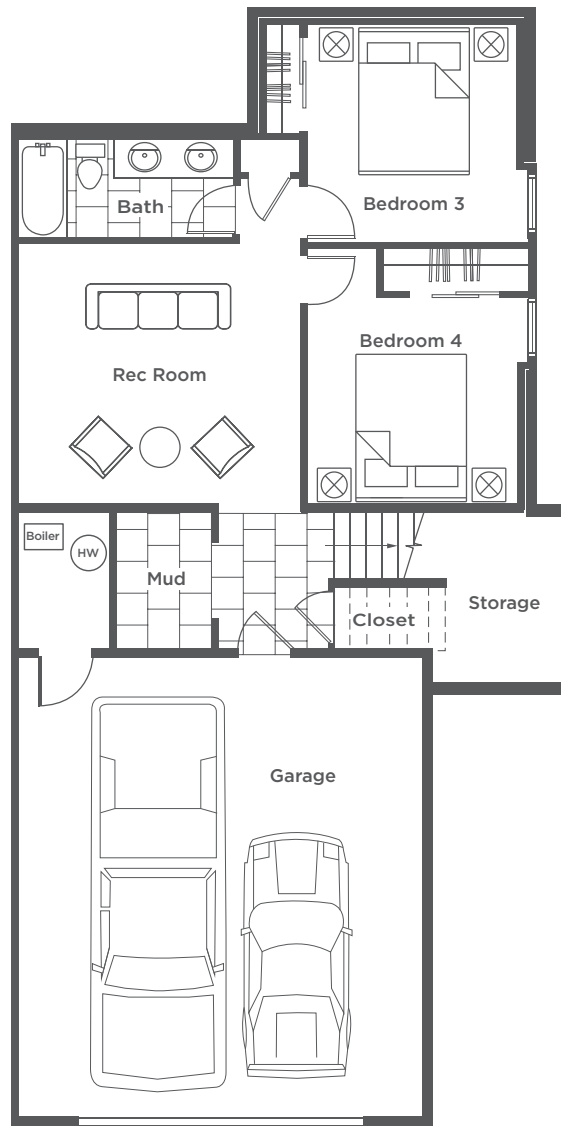

RIDGE TWIN CABIN

SIDE A

2,375 SQ FT / 4 BEDROOMS / 3 BATHROOMS

LOWER LEVEL

All elements, designs, plans, renderings, prices and any other information presented hereon are for informational purposes only, are not guaranteed, and are subject to change or elimination without prior notice. Maps, floor plans are not to scale, and all measurements are approximate. Views are not guaranteed. Verify all items before purchasing. Summit Sky Ranch is a registered trademark of Maryland Creek Ranch, LLC and Maryland Creek Ranch Builders, LLC.

RIDGE TWIN CABIN

SIDE B

2,375 SQ FT / 4 BEDROOMS / 3 BATHROOMS

MAIN LEVEL

All elements, designs, plans, renderings, prices and any other information presented hereon are for informational purposes only, are not guaranteed, and are subject to change or elimination without prior notice. Maps, floor plans are not to scale, and all measurements are approximate. Views are not guaranteed. Verify all items before purchasing. Summit Sky Ranch is a registered trademark of Maryland Creek Ranch, LLC and Maryland Creek Ranch Builders, LLC.

RIDGE TWIN CABIN

SIDE B

2,375 SQ FT / 4 BEDROOMS / 3 BATHROOMS

LOWER LEVEL

All elements, designs, plans, renderings, prices and any other information presented hereon are for informational purposes only, are not guaranteed, and are subject to change or elimination without prior notice. Maps, floor plans are not to scale, and all measurements are approximate. Views are not guaranteed. Verify all items before purchasing. Summit Sky Ranch is a registered trademark of Maryland Creek Ranch, LLC and Maryland Creek Ranch Builders, LLC.