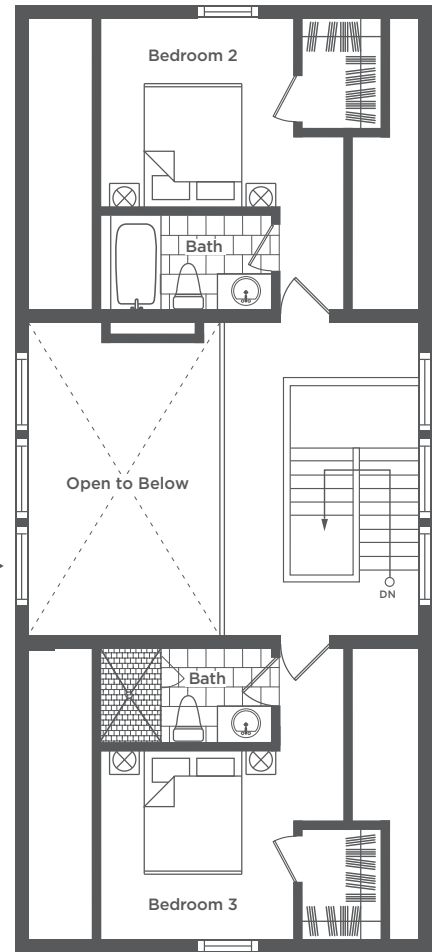

PTARMIGAN

2,720 SQ FT / 4 BEDROOMS / 4.5 BATHROOMS

MAIN LEVEL

All elements, designs, plans, renderings, prices and any other information presented hereon are for informational purposes only, are not guaranteed, and are subject to change or elimination without prior notice. Maps, floor plans are not to scale, and all measurements are approximate. Views are not guaranteed. Verify all items before purchasing. Summit Sky Ranch is a registered trademark of Maryland Creek Ranch, LLC and Maryland Creek Ranch Builders, LLC.

PTARMIGAN

2,720 SQ FT / 4 BEDROOMS / 4.5 BATHROOMS

LOWER LEVEL

UPPER LEVEL

All elements, designs, plans, renderings, prices and any other information presented hereon are for informational purposes only, are not guaranteed, and are subject to change or elimination without prior notice. Maps, floor plans are not to scale, and all measurements are approximate. Views are not guaranteed. Verify all items before purchasing. Summit Sky Ranch is a registered trademark of Maryland Creek Ranch, LLC and Maryland Creek Ranch Builders, LLC.