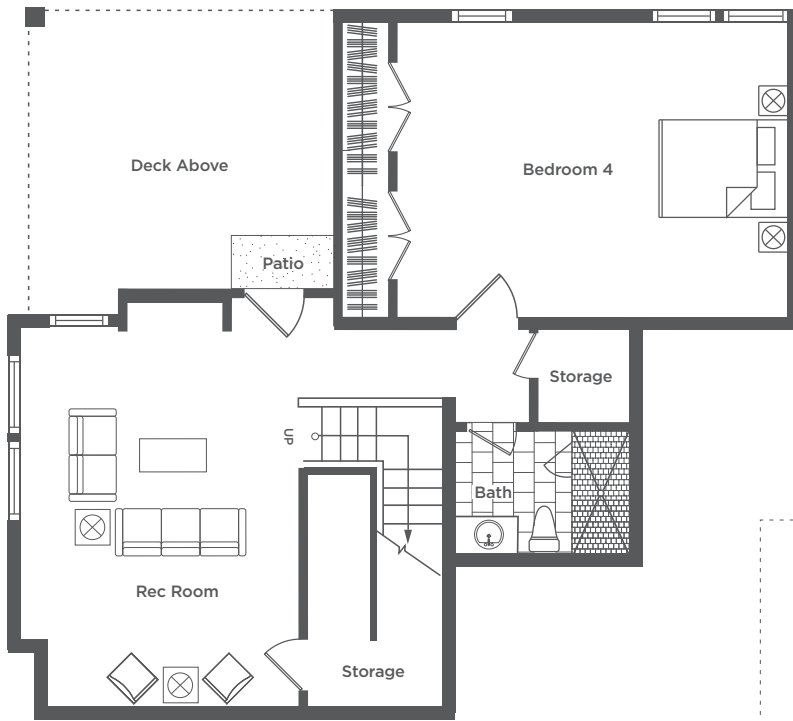

PTARMIGAN

2,720 SQ FT / 4 BEDROOMS / 4.5 BATHROOMS

MAIN LEVEL

All elements, designs, plans, renderings, prices and any other information presented hereon are for informational purposes only, are not guaranteed, and are subject to change or elimination without prior notice. Maps, floor plans are not to scale, and all measurements are approximate. Views are not guaranteed. Verify all items before purchasing. Summit Sky Ranch is a registered trademark of Maryland Creek Ranch, LLC and Maryland Creek Ranch Builders, LLC.

PTARMIGAN

2,720 SQ FT / 4 BEDROOMS / 4.5 BATHROOMS

LOWER LEVEL

UPPER LEVEL

All elements, designs, plans, renderings, prices and any other information presented hereon are for informational purposes only, are not guaranteed, and are subject to change or elimination without prior notice. Maps, floor plans are not to scale, and all measurements are approximate. Views are not guaranteed. Verify all items before purchasing. Summit Sky Ranch is a registered trademark of Maryland Creek Ranch, LLC and Maryland Creek Ranch Builders, LLC.