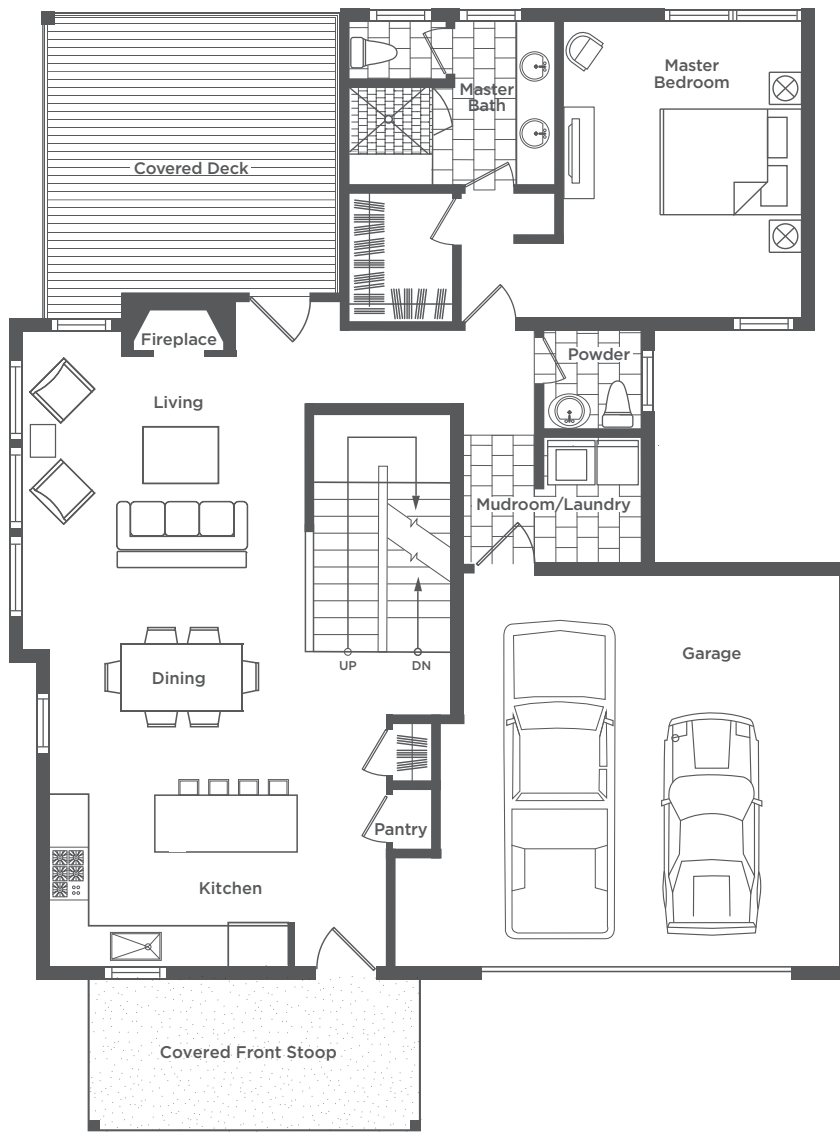

PTARMIGAN

2,720 SQ FT / 4 BEDROOMS / 4.5 BATHROOMS

MAIN LEVEL

All elements, designs, plans, renderings, prices and any other information presented hereon are for informational purposes only, are not guaranteed, and are subject to change or elimination without prior notice. Maps, floor plans are not to scale, and all measurements are approximate. Views are not guaranteed. Verify all items before purchasing. Summit Sky Ranch is a registered trademark of Maryland Creek Ranch, LLC and Maryland Creek Ranch Builders, LLC.

PTARMIGAN

2,720 SQ FT / 4 BEDROOMS / 4.5 BATHROOMS

LOWER LEVEL

UPPER LEVEL

All elements, designs, plans, renderings, prices and any other information presented hereon are for informational purposes only, are not guaranteed, and are subject to change or elimination without prior notice. Maps, floor plans are not to scale, and all measurements are approximate. Views are not guaranteed. Verify all items before purchasing. Summit Sky Ranch is a registered trademark of Maryland Creek Ranch, LLC and Maryland Creek Ranch Builders, LLC.