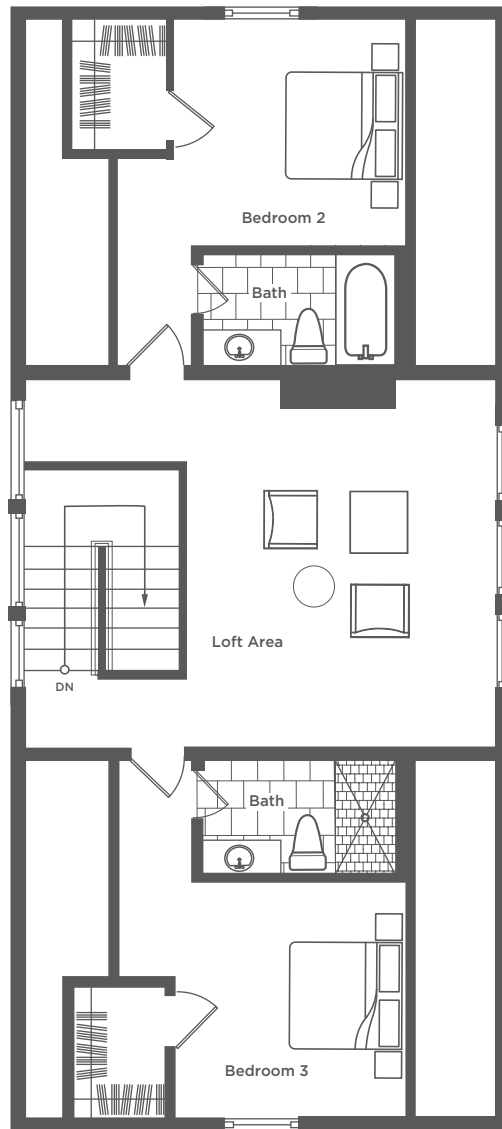

POWELL

2,030 SQ FT / 3 BEDROOMS / 3.5 BATHROOMS

MAIN LEVEL

All elements, designs, plans, renderings, prices and any other information presented hereon are for informational purposes only, are not guaranteed, and are subject to change or elimination without prior notice. Maps, floor plans are not to scale, and all measurements are approximate. Views are not guaranteed. Verify all items before purchasing. Summit Sky Ranch is a registered trademark of Maryland Creek Ranch, LLC and Maryland Creek Ranch Builders, LLC.

POWELL

2,030 SQ FT / 3 BEDROOMS / 3.5 BATHROOMS

UPPER LEVEL

All elements, designs, plans, renderings, prices and any other information presented hereon are for informational purposes only, are not guaranteed, and are subject to change or elimination without prior notice. Maps, floor plans are not to scale, and all measurements are approximate. Views are not guaranteed. Verify all items before purchasing. Summit Sky Ranch is a registered trademark of Maryland Creek Ranch, LLC and Maryland Creek Ranch Builders, LLC.