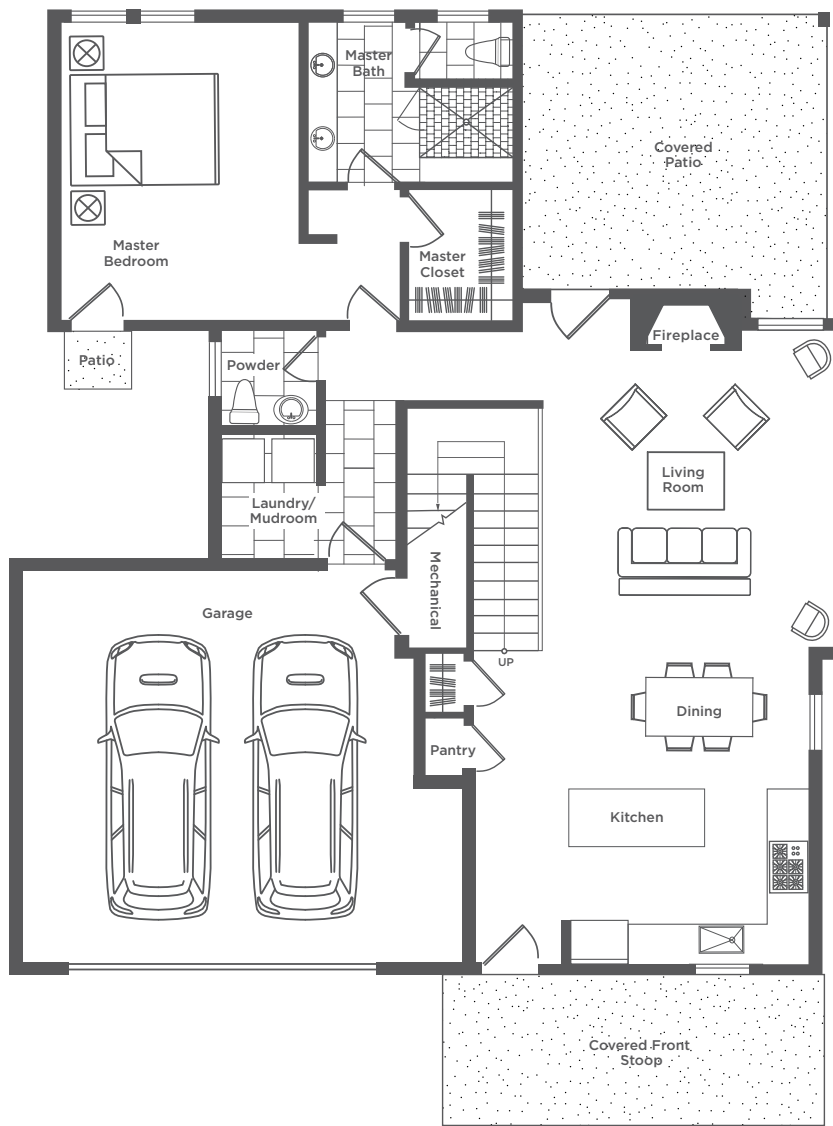

POWELL

2,030 SQ FT / 3 BEDROOMS / 3.5 BATHROOMS

MAIN LEVEL

All elements, designs, plans, renderings, prices and any other information presented hereon are for informational purposes only, are not guaranteed, and are subject to change or elimination without prior notice. Maps, floor plans are not to scale, and all measurements are approximate. Views are not guaranteed. Verify all items before purchasing. Summit Sky Ranch is a registered trademark of Maryland Creek Ranch, LLC and Maryland Creek Ranch Builders, LLC.

POWELL

2,030 SQ FT / 3 BEDROOMS / 3.5 BATHROOMS

UPPER LEVEL

All elements, designs, plans, renderings, prices and any other information presented hereon are for informational purposes only, are not guaranteed, and are subject to change or elimination without prior notice. Maps, floor plans are not to scale, and all measurements are approximate. Views are not guaranteed. Verify all items before purchasing. Summit Sky Ranch is a registered trademark of Maryland Creek Ranch, LLC and Maryland Creek Ranch Builders, LLC.