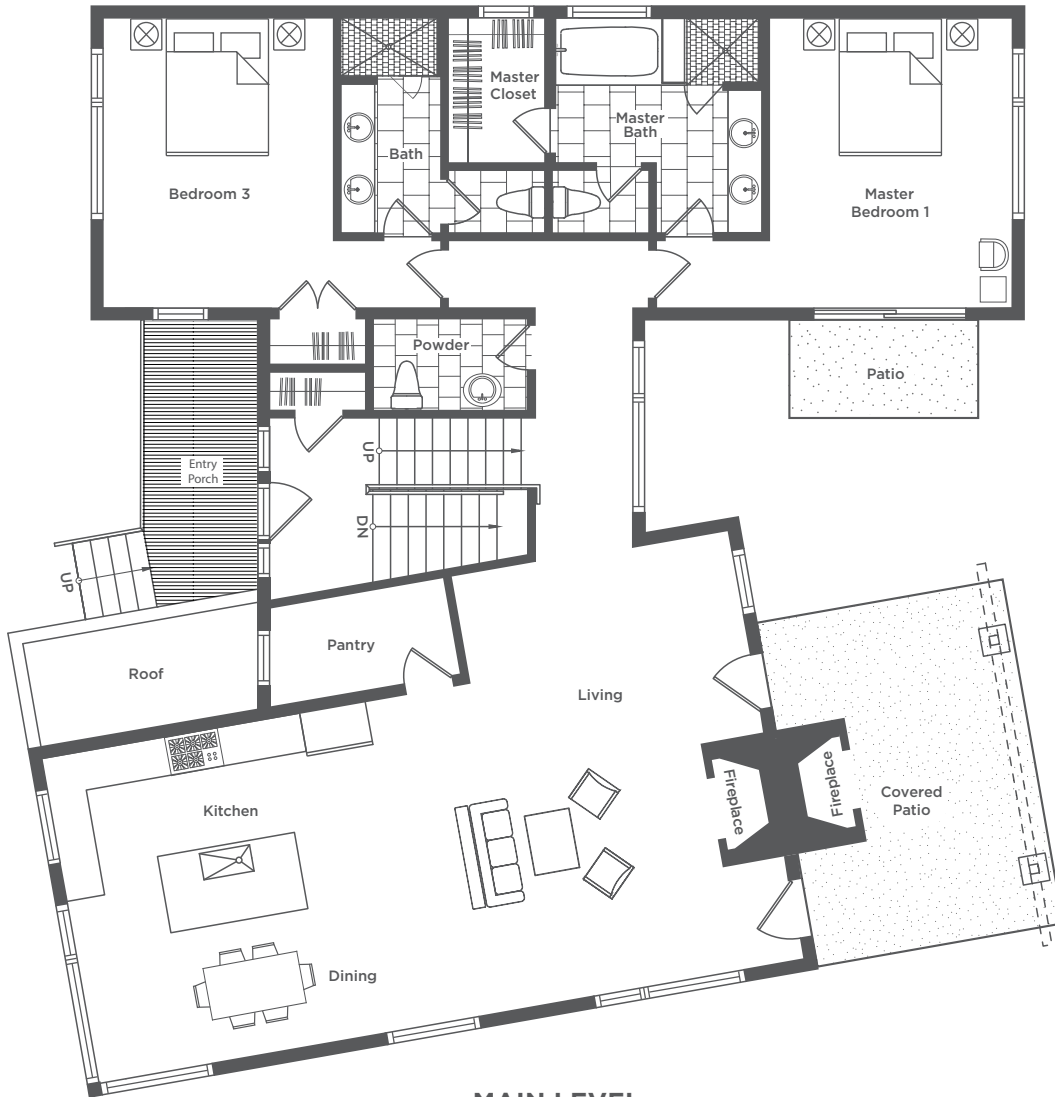

SUMMIT SKY  
RANCH

# HIGHLAND

3,040 SQ FT / 4 BEDROOMS / 4.5 BATHROOMS

*All elements, designs, plans, renderings, prices and any other information presented hereon are for informational purposes only, are not guaranteed, and are subject to change or elimination without prior notice. Maps, floor plans are not to scale, and all measurements are approximate. Views are not guaranteed. Verify all items before purchasing. Summit Sky Ranch is a registered trademark of Maryland Creek Ranch, LLC and Maryland Creek Ranch Builders, LLC.*

# HIGHLAND

3,040 SQ FT / 4 BEDROOMS / 4.5 BATHROOMS