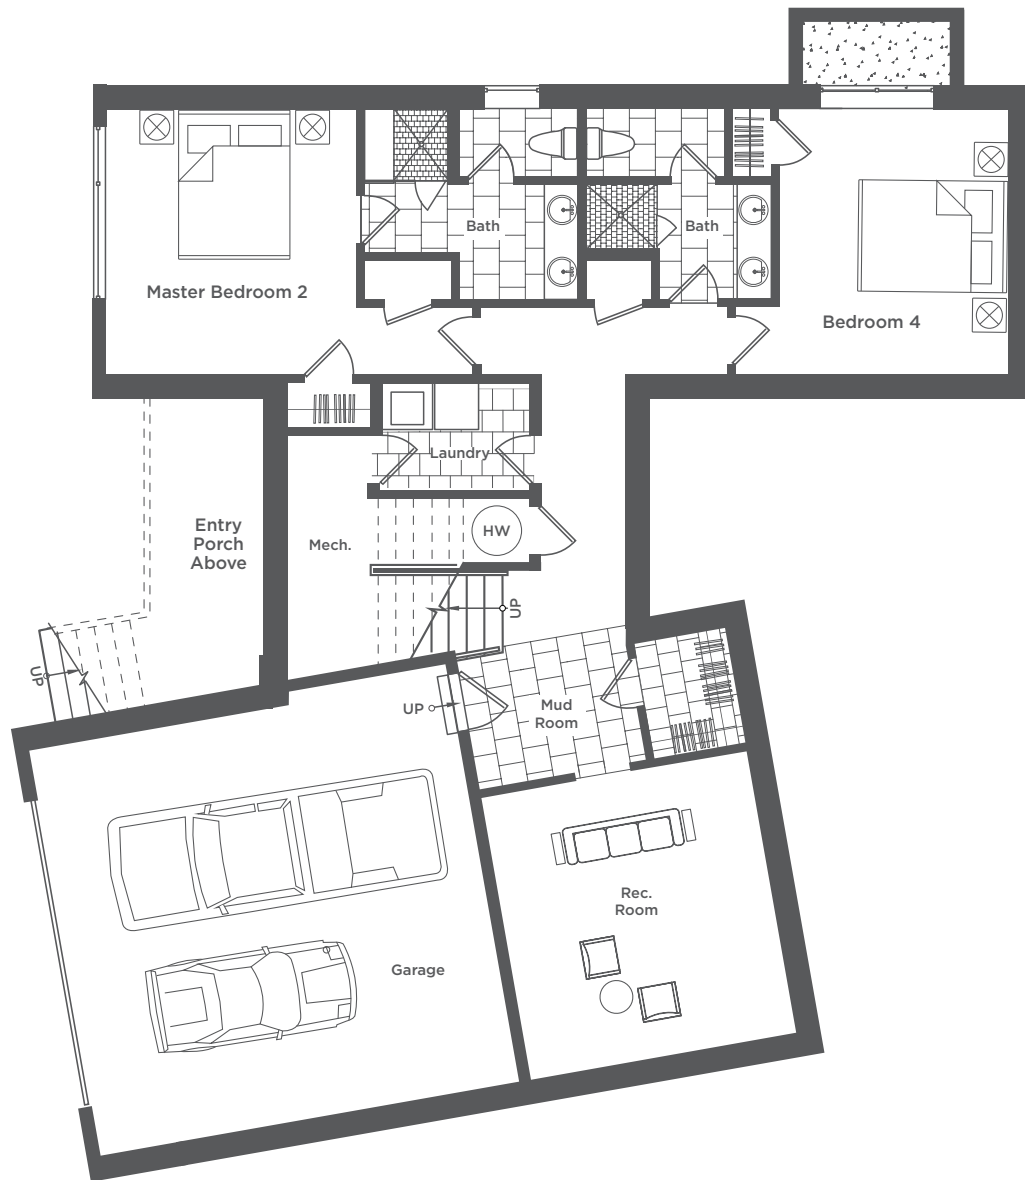

SUMMIT SKY  
RANCH

# HIGHLAND

3,040 SQ FT / 4 BEDROOMS / 4.5 BATHROOMS

*All elements, designs, plans, renderings, prices and any other information presented hereon are for informational purposes only, are not guaranteed, and are subject to change or elimination without prior notice. Maps, floor plans are not to scale, and all measurements are approximate. Views are not guaranteed. Verify all items before purchasing. Summit Sky Ranch is a registered trademark of Maryland Creek Ranch, LLC and Maryland Creek Ranch Builders, LLC.*

# HIGHLAND

3,040 SQ FT / 4 BEDROOMS / 4.5 BATHROOMS