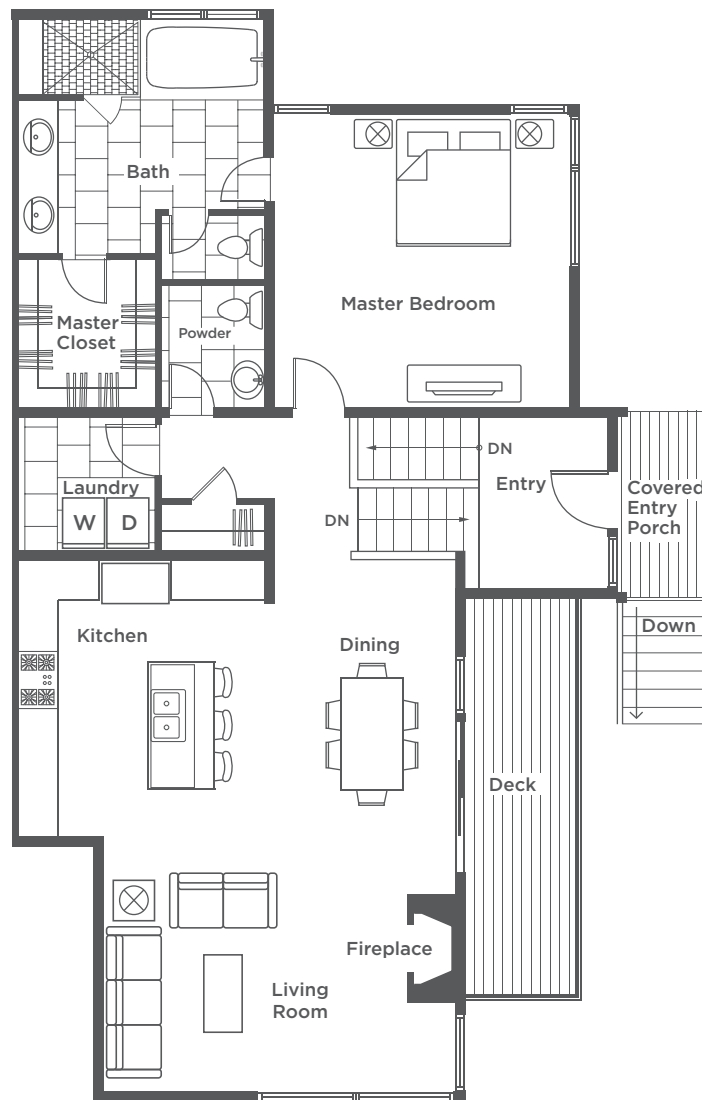

MAIN LEVEL

All elements, designs, plans, renderings, prices and any other information presented hereon are for informational purposes only, are not guaranteed, and are subject to change or elimination without prior notice. Maps, floor plans are not to scale, and all measurements are approximate. Views are not guaranteed. Verify all items before purchasing. Summit Sky Ranch is a registered trademark of Maryland Creek Ranch, LLC and Maryland Creek Ranch Builders, LLC.