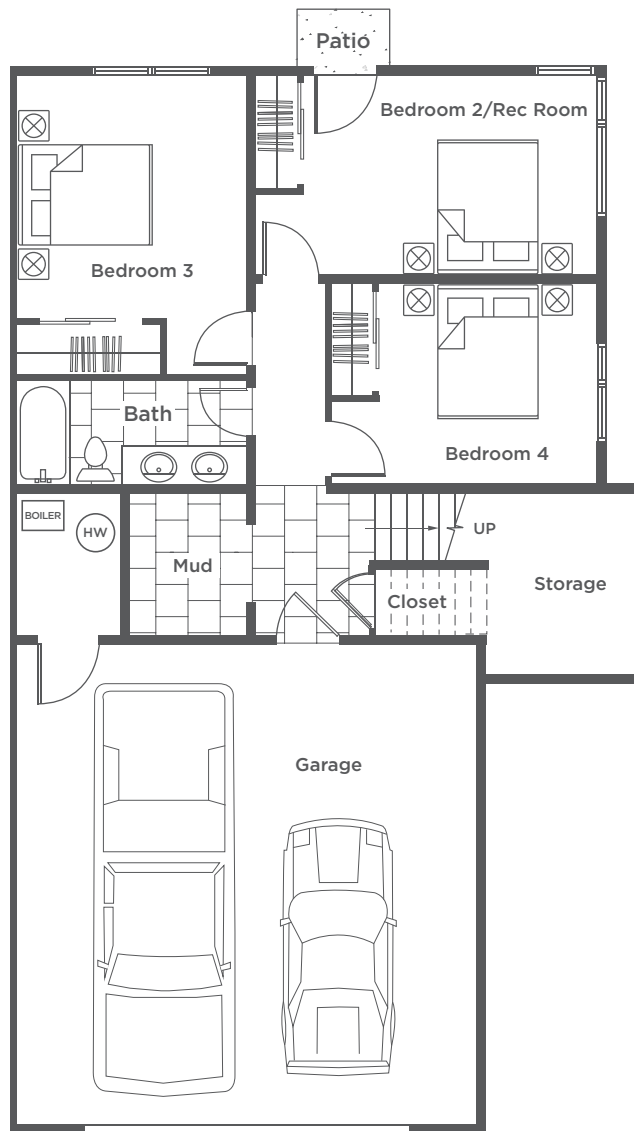

BASIN TWIN CABIN

SIDE B

2,250 SQ FT / 4 BEDROOMS / 2.5 BATHROOMS

LOWER LEVEL

All elements, designs, plans, renderings, prices and any other information presented hereon are for informational purposes only, are not guaranteed, and are subject to change or elimination without prior notice. Maps, floor plans are not to scale, and all measurements are approximate. Views are not guaranteed. Verify all items before purchasing. Summit Sky Ranch is a registered trademark of Maryland Creek Ranch, LLC and Maryland Creek Ranch Builders, LLC.