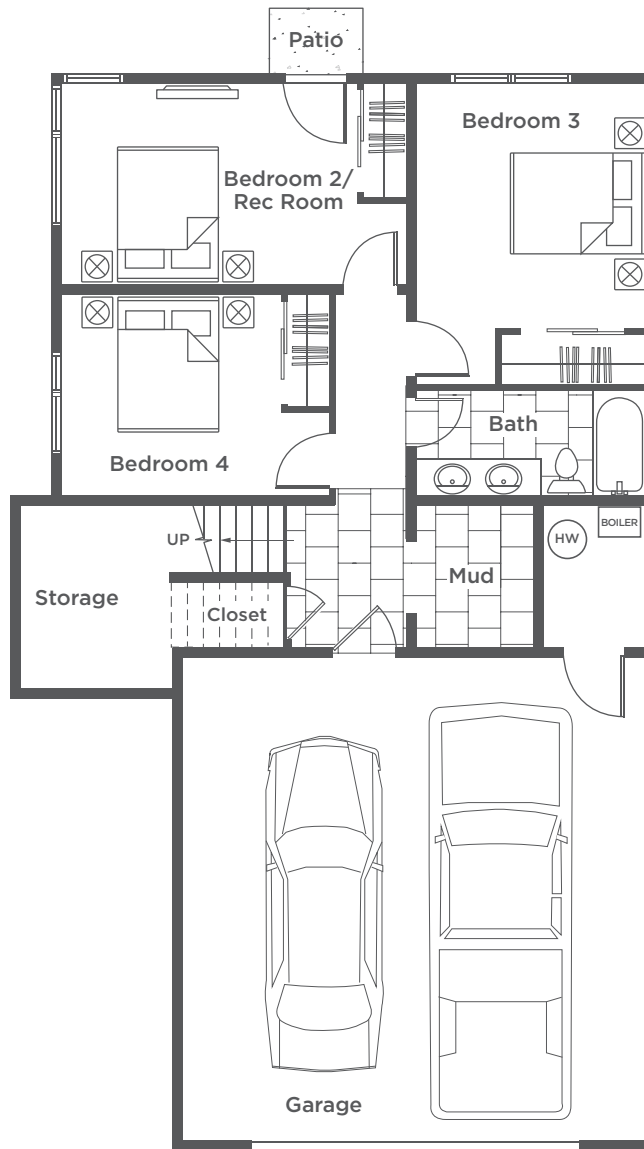

# BASIN TWIN CABIN

## SIDE A

2,250 SQ FT / 4 BEDROOMS / 2.5 BATHROOMS

**MAIN LEVEL**

*All elements, designs, plans, renderings, prices and any other information presented hereon are for informational purposes only, are not guaranteed, and are subject to change or elimination without prior notice. Maps, floor plans are not to scale, and all measurements are approximate. Views are not guaranteed. Verify all items before purchasing. Summit Sky Ranch is a registered trademark of Maryland Creek Ranch, LLC and Maryland Creek Ranch Builders, LLC.*

## SIDE A

2,250 SQ FT / 4 BEDROOMS / 2.5 BATHROOMS

**LOWER LEVEL**

*All elements, designs, plans, renderings, prices and any other information presented hereon are for informational purposes only, are not guaranteed, and are subject to change or elimination without prior notice. Maps, floor plans are not to scale, and all measurements are approximate. Views are not guaranteed. Verify all items before purchasing. Summit Sky Ranch is a registered trademark of Maryland Creek Ranch, LLC and Maryland Creek Ranch Builders, LLC.*