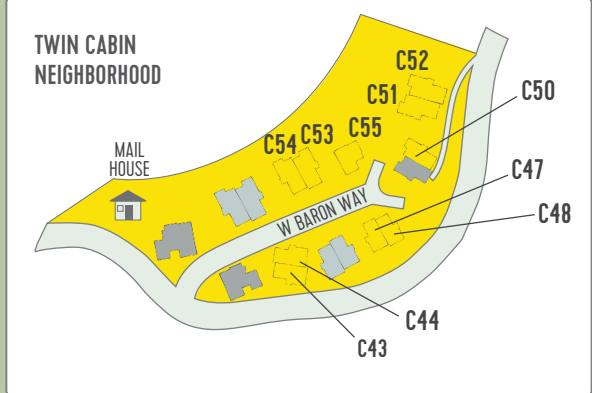

PRIVATE BLUE RIVER FISHING

SUMMIT SKY
RANCH

COMMUNITY MAP