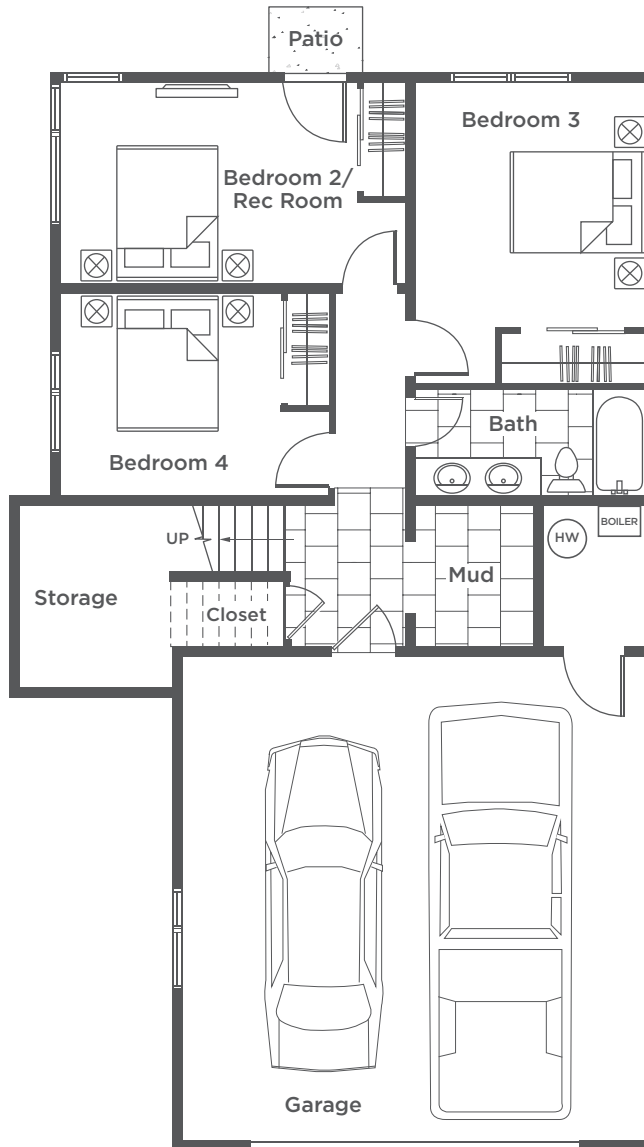

# BASIN TWIN CABIN SIDE A

2,250 SQ FT / 4 BEDROOMS / 2.5 BATHROOMS

MAIN LEVEL

*All elements, designs, plans, renderings, prices and any other information presented hereon are for informational purposes only, are not guaranteed, and are subject to change or elimination without prior notice. Maps, floor plans are not to scale, and all measurements are approximate. Views are not guaranteed. Verify all items before purchasing.*

# BASIN TWIN CABIN

## SIDE A

2,250 SQ FT / 4 BEDROOMS / 2.5 BATHROOMS

**LOWER LEVEL**

*All elements, designs, plans, renderings, prices and any other information presented hereon are for informational purposes only, are not guaranteed, and are subject to change or elimination without prior notice. Maps, floor plans are not to scale, and all measurements are approximate. Views are not guaranteed. Verify all items before purchasing.*