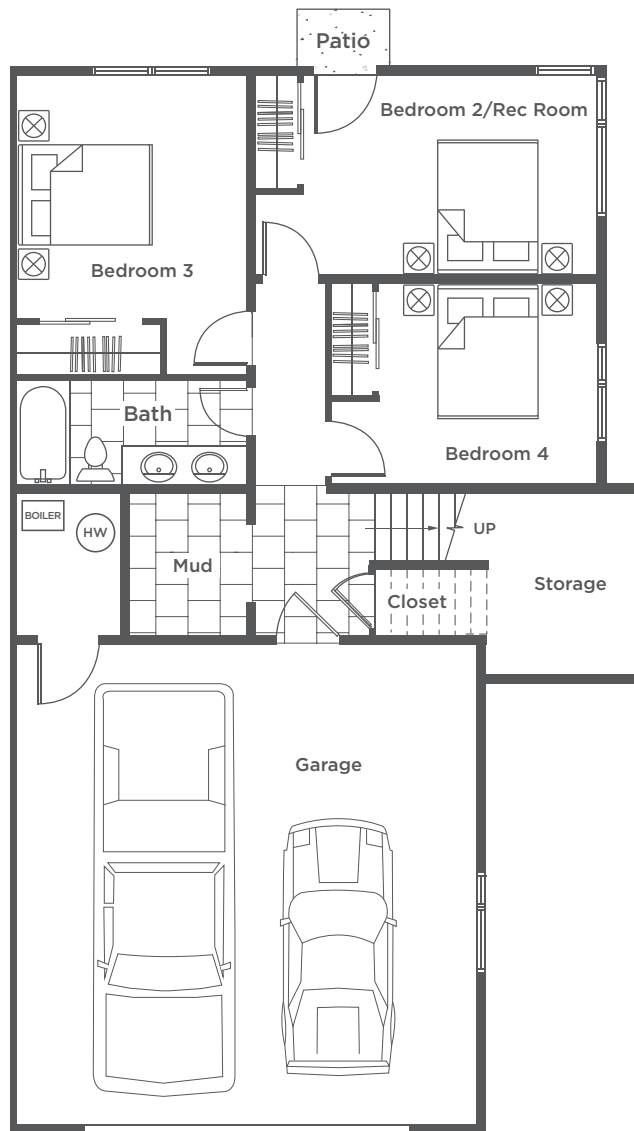

BASIN TWIN CABIN

SIDE B

2,250 SQ FT / 4 BEDROOMS / 2.5 BATHROOMS

LOWER LEVEL

All elements, designs, plans, renderings, prices and any other information presented hereon are for informational purposes only, are not guaranteed, and are subject to change or elimination without prior notice. Maps, floor plans are not to scale, and all measurements are approximate. Views are not guaranteed. Verify all items before purchasing.