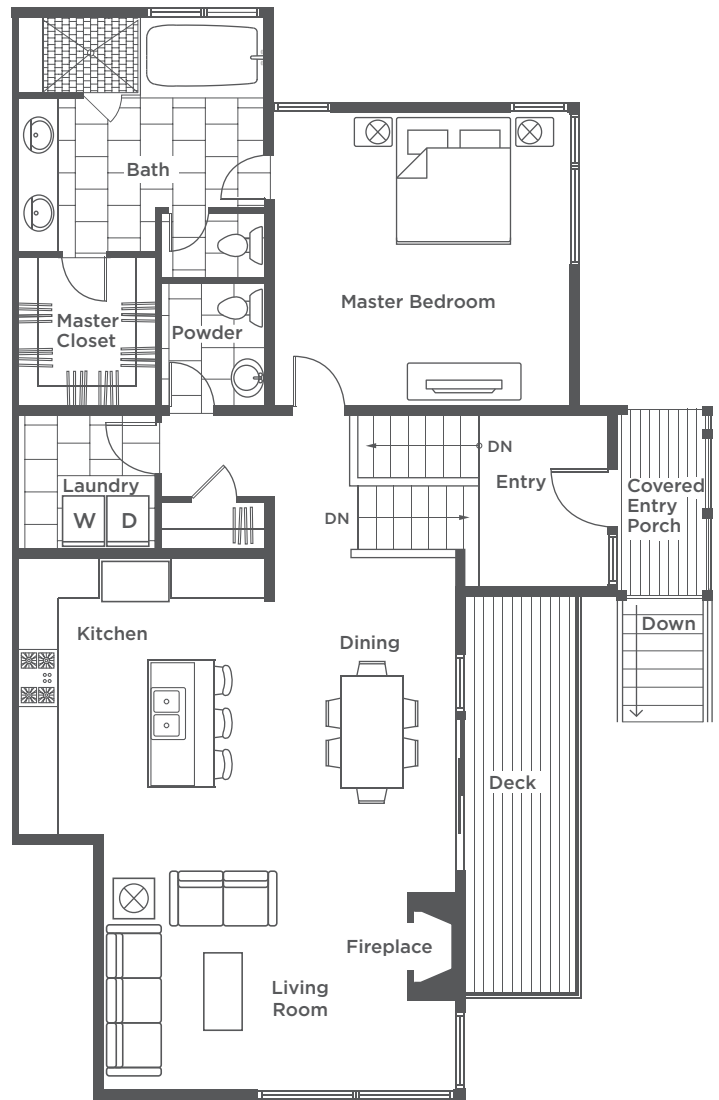

MAIN LEVEL

All elements, designs, plans, renderings, prices and any other information presented hereon are for informational purposes only, are not guaranteed, and are subject to change or elimination without prior notice. Maps, floor plans are not to scale, and all measurements are approximate. Views are not guaranteed. Verify all items before purchasing.