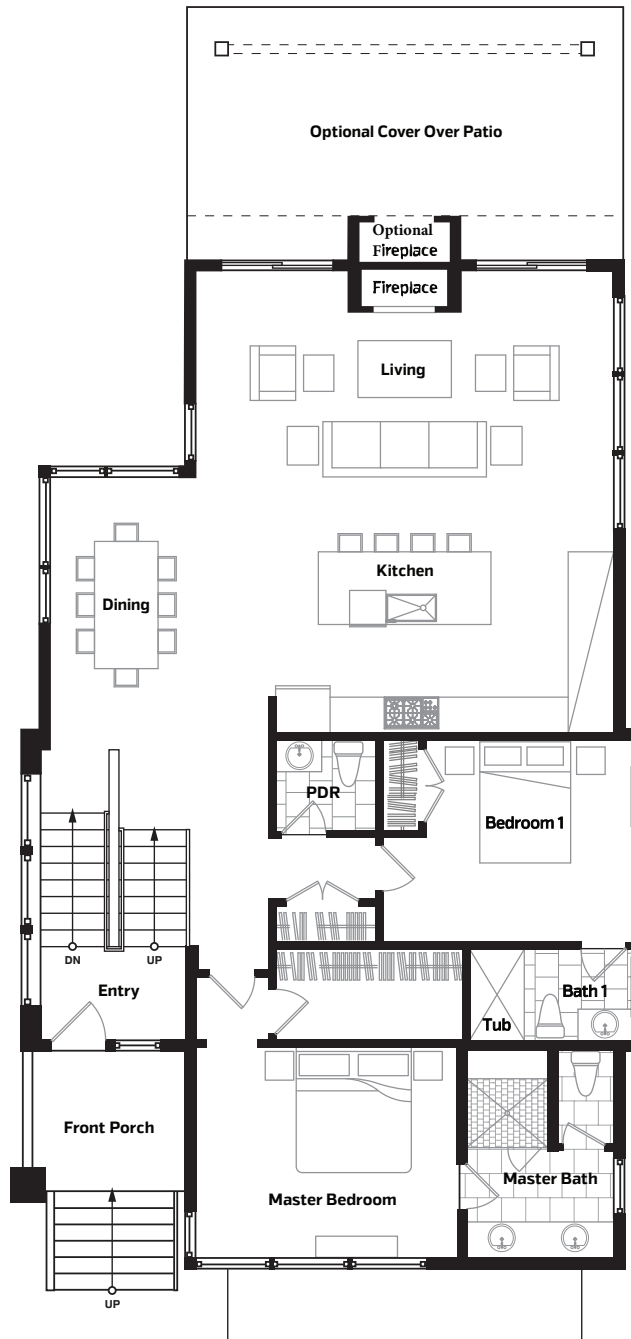

THE SKY ASCENT HOME

For Illustration Purposes Only. Subject to Change.

2,500 sq ft | 4 Bedrooms | 3.5 Bathrooms

UPPER LEVEL

ALL ELEMENTS, DESIGNS, PLANS, RENDERINGS, PRICES, AND ANY OTHER INFORMATION PRESENTED HEREON ARE FOR INFORMATIONAL PURPOSES ONLY, ARE NOT GUARANTEED, AND ARE SUBJECT TO CHANGE OR ELIMINATION WITHOUT PRIOR NOTICE. MAPS, FLOOR PLANS, AND MODELS ARE NOT TO SCALE, AND ALL MEASUREMENTS ARE APPROXIMATE. VIEWS ARE NOT GUARANTEED. VERIFY ALL ITEMS BEFORE PURCHASING.

THE SKY ASCENT HOME

2,500 sq ft | 4 Bedrooms | 3.5 Bathrooms

This is not an offer to sell real estate. The information provided in these materials is strictly for informational purposes and shall not be construed as an offer in any jurisdictions where prior registration or other advance qualification of real property is required. All such required registrations will be completed before any offer to sell is made and each prospective purchaser should read such registration information prior to signing any binding agreement to purchase real property. Void where prohibited by law. The attached information is not an advertisement, offer or enticement to purchase real property. Obtain the Property Report required by Federal Law and read it before signing anything. No Federal agency has judged the merits or value, if any, of this property.