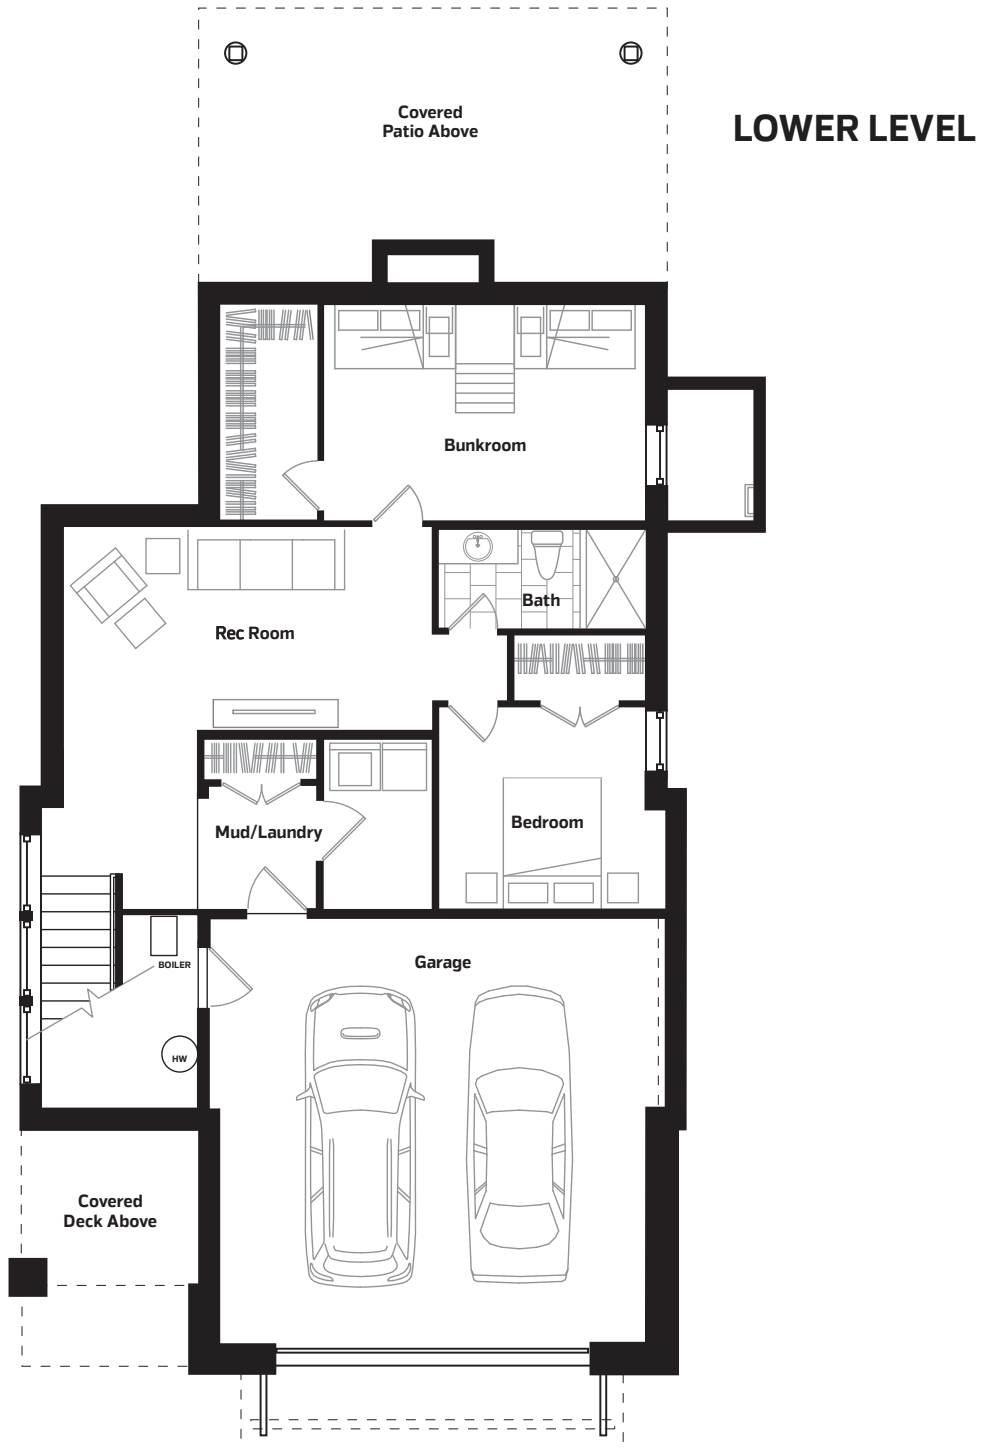

THE SKY ASCENT HOME

For Illustration Purposes Only. Subject to Change.

2,500 sq ft | 4 Bedrooms | 3.5 Bathrooms

UPPER LEVEL

ALL ELEMENTS, DESIGNS, PLANS, RENDERINGS, PRICES, AND ANY OTHER INFORMATION PRESENTED HEREON ARE FOR INFORMATIONAL PURPOSES ONLY, ARE NOT GUARANTEED, AND ARE SUBJECT TO CHANGE OR ELIMINATION WITHOUT PRIOR NOTICE. MAPS, FLOOR PLANS, AND MODELS ARE NOT TO SCALE, AND ALL MEASUREMENTS ARE APPROXIMATE. VIEWS ARE NOT GUARANTEED. VERIFY ALL ITEMS BEFORE PURCHASING.

THE SKY ASCENT HOME

2,500 sq ft | 4 Bedrooms | 3.5 Bathrooms

This is not an offer to sell real estate. The information provided in these materials is strictly for informational purposes and shall not be construed as an offer in any jurisdictions where prior registration or other advance qualification of real property is required. All such required registrations will be completed before any offer to sell is made and each prospective purchaser should read such registration information prior to signing any binding agreement to purchase real property. Void where prohibited by law. The attached information is not an advertisement, offer or enticement to purchase real property. Obtain the Property Report required by Federal Law and read it before signing anything. No Federal agency has judged the merits or value, if any, of this property.