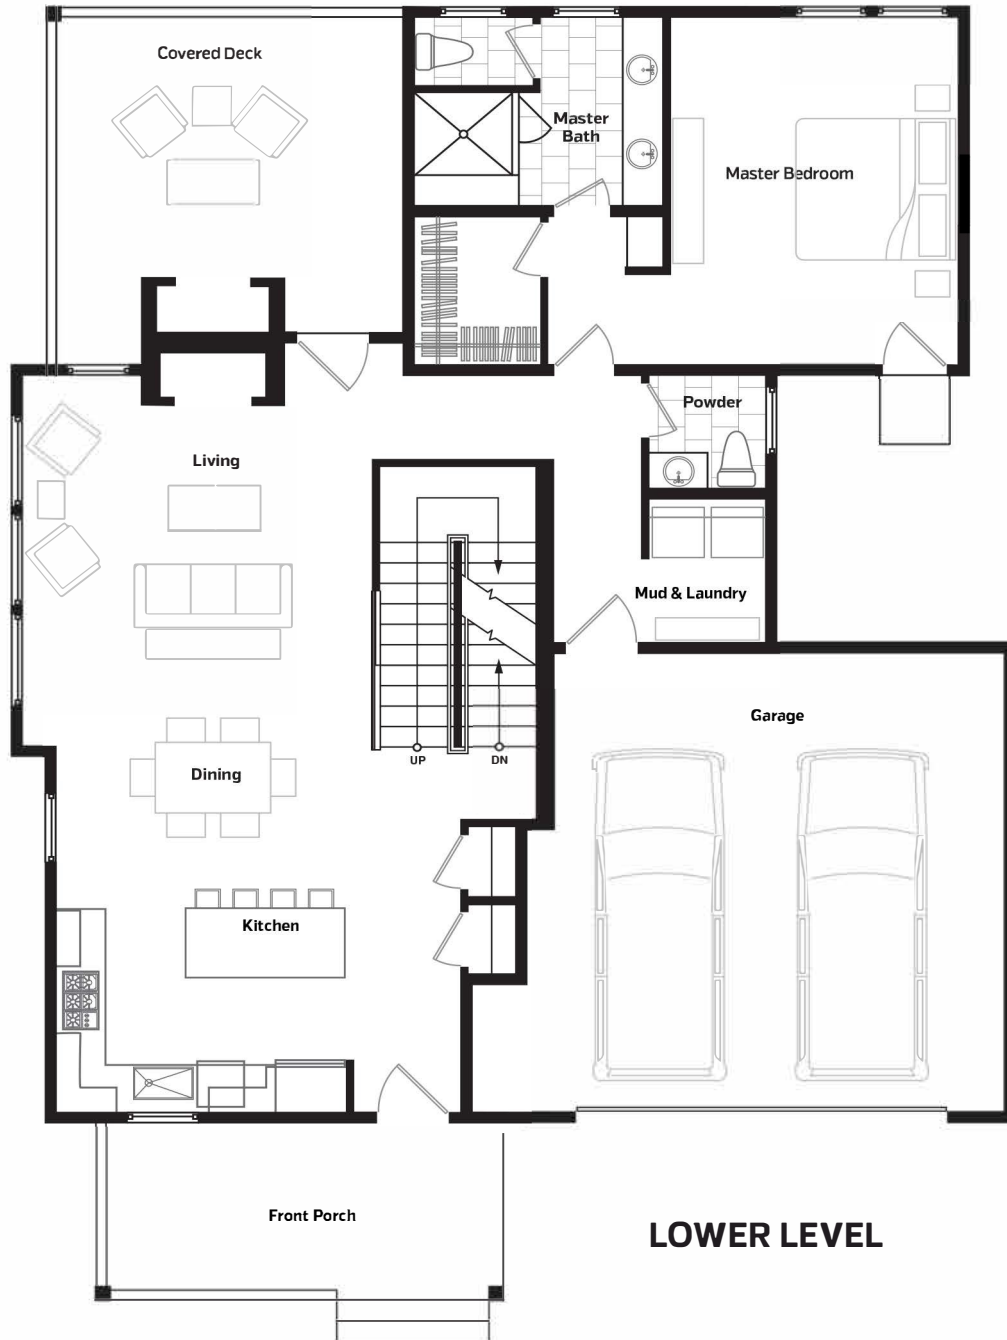

SUMMIT SKY
RANCH

THE PTARMIGAN HOME

For illustration purposes only. Subject to change.

2,720 sq ft | 4 Bedrooms | 4.5 Bathrooms

ALL ELEMENTS, DESIGNS, PLANS, RENDERINGS, PRICES, AND ANY OTHER INFORMATION PRESENTED HEREON ARE FOR INFORMATIONAL PURPOSES ONLY, ARE NOT GUARANTEED, AND ARE SUBJECT TO CHANGE OR ELIMINATION WITHOUT PRIOR NOTICE. MAPS, FLOOR PLANS, AND MODELS ARE NOT TO SCALE, AND ALL MEASUREMENTS ARE APPROXIMATE. VIEWS ARE NOT GUARANTEED. VERIFY ALL ITEMS BEFORE PURCHASING.

Deck above

Patio

Rec Room